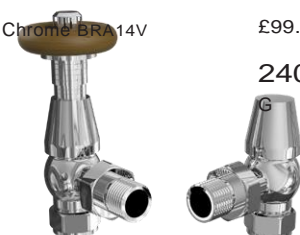

£99.00

Westminster Thermostatic

Satin Nickel BRA14U

£99.00

Westminster Thermostatic

Brushed Brass BRA14R

£109.00

Ornate Thermostatic