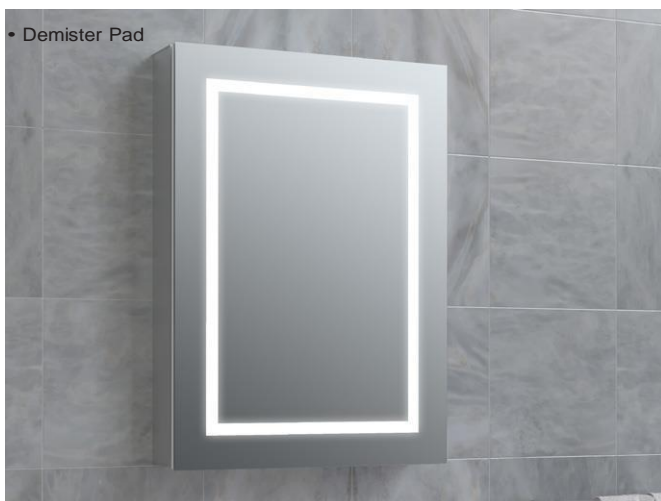

- Portrait or Landscape

MIRROR CABINETS

Loxton Single
700 x 500 CAB024

£499.00

- Sensor Switch
- Shaver Socket
- Demister Pad

Remy Single
700 x 500 CAB022

£499.00

- Sensor Switch
- Shaver Socket
- Demister Pad

- Discreet storage solution
- Fixed stainless steel shelf
- 90 degree pivot hinge

Dart Square Door
Cabinet: 310 x 310 x 110 / Mirror: 450 x 450 CAB007 £189.00

- Discreet storage solution
- Fixed stainless steel shelf