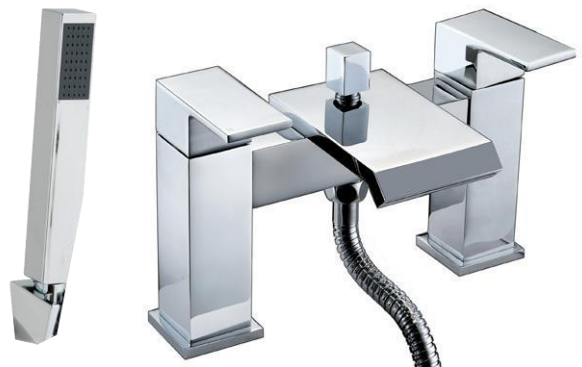

Bath Shower Mixer
Recommended Working Pressure 0.5 Bar TAP130

£219.00