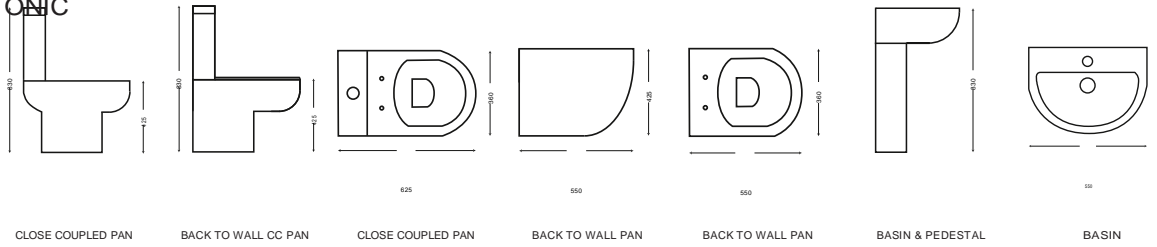

TECHNICAL DETAIL 253

TECHNICAL DETAIL

SOURCE

TONIC

SEQUENCE 600

SEQUENCE 600

PACT

HAVEN