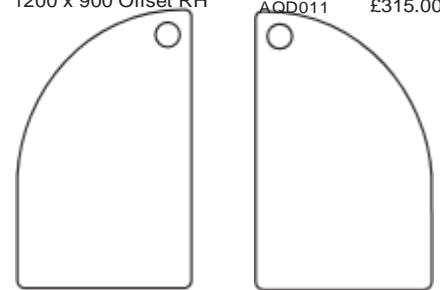

Square

Rectangular

Quadrant

Prices excludes 90mm shower waste

Size	Code	Price	Size	Code	Price	Size	Code	Price
700 Square	AQD012	£192.00	1200 x 800	AQD031	£315.00	800 Quadrant	AQD001	£208.00
760 Square	AQD013	£195.00	1200 x 900	AQD032	£312.00	900 Quadrant	AQD002	£229.00
800 Square	AQD014	£199.00	1300 x 800	AQD033	£312.00	1000 Quadrant	AQD003	£312.00
900 Square	AQD015	£225.00	1400 x 700	AQD034	£345.00	900 x 760 Offset LH	AQD004	£239.00
1000 Square	AQD016	£329.00	1400 x 800	AQD035	£347.00	900 x 760 Offset RH	AQD005	£239.00
900 x 700	AQD018	£252.00	1400 x 900	AQD036	£349.00	1000 x 800 Offset LH	AQD006	£289.00
900 x 760	AQD019	£252.00	1400 x 900	AQD037	£379.00	1000 x 800 Offset RH	AQD007	£289.00
900 x 800	AQD020	£262.00	1500 x 700	AQD038	£409.00	1200 x 800 Offset LH	AQD008	£299.00
1000 x 700	AQD021	£264.00	1500 x 760	AQD039	£419.00	1200 x 800 Offset RH	AQD009	£299.00
1000 x 760	AQD022	£276.00	1500 x 800	AQD040	£439.00	1200 x 900 Offset LH	AQD010	£315.00
1000 x 800	AQD023	£239.00	1500 x 900	AQD041	£445.00	1200 x 900 Offset RH	AQD011	£315.00
1000 x 900	AQD024	£276.00	1600 x 700	AQD042	£449.00			
1100 x 700	AQD025	£279.00	1600 x 760	AQD043	£455.00			
1100 x 760	AQD026	£282.00	1600 x 800	AQD044	£459.00			
1100 x 800	AQD027	£294.00	1600 x 900	AQD045	£465.00			
1100 x 900	AQD028	£319.00	1700 x 700	AQD046	£469.00			
1200 x 700	AQD029	£312.00	1700 x 760	AQD047	£479.00			
1200 x 760	AQD030	£299.00	1700 x 800	AQD048	£489.00			
			1700 x 900	AQD049	£499.00			
			1800 x 800	AQD050	£519.00