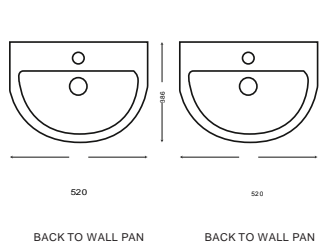

TECHNICAL DETAIL

SOURCE

TONIC

SEQUENCE 600

SEQUENCE 600

PACT

HAVEN

HAVEN

BIANO

BLISS

SMART