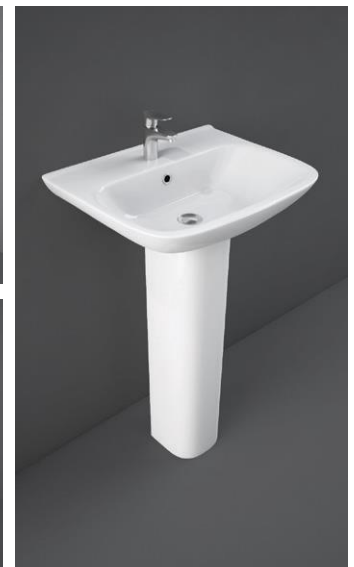

1. Source

C/C Pan, Cistern & Seat SO01CC	£329.00
C/C Pan, Corner Cistern & Seat SO02CC	£349.00
Soft Close Seat RAK105	£99.00
520 1 Tap Hole Basin & Pedestal SC01BP	£129.00
Corner 1 Tap Hole Basin & Pedestal SC02BP	£139.00