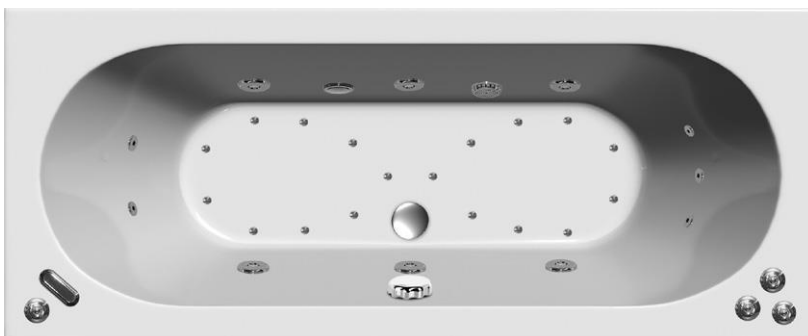

Option 3 (shown in Iris bath)

12 Jet Air Spa System WHI202

£809.00

Option 4 (shown in Tamar bath)

11 Jet Elite System WHI210

£1169.00

- 11 Jet Whirlpool
- Chromotherapy Colour Changing Light

Option 5 (shown in Tamar bath)