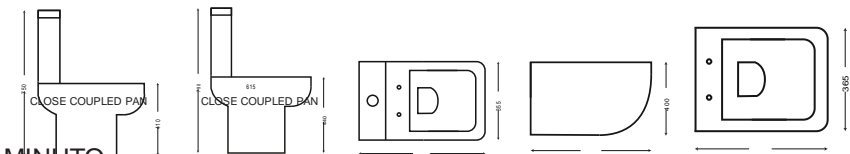

TECHNICAL DETAIL

INCANTHO

STONE

NOURA

DURU

CANOVA

MINUTO

ZAFFIRO

JADE