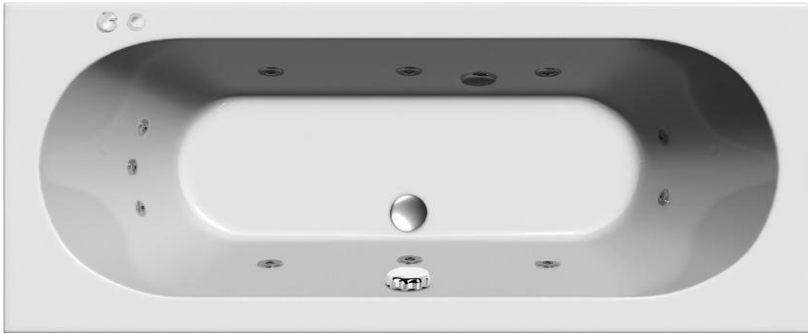

Child Safety Suction
Fitted to all Systems as Standard

WHIRLPOOL OPTIONS

Option 1 (shown in Iris bath)

6 Jet Whirlpool System WHI200

£749.00

Option 2 (shown in Tamar bath)

11 Jet Whirlpool System WHI201

£899.00