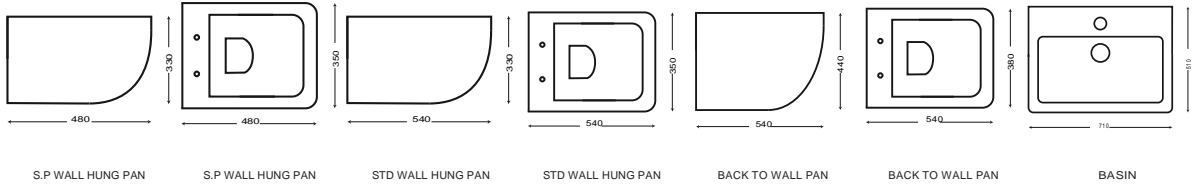

TECHNICAL DETAIL

INCANTHO