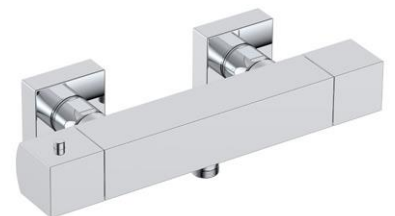

Enyo Slide Rail Kit
Concealed Water Entry ENY017 £169.00

Enyo Fixed Head & Wall Arm
300 x 300 EN03FW £189.00

Enyo Twin Outlet Push Button Valve

Rec. Op. Press. 2 Bar ENY015

Koya Twin Outlet Valve

Use with fixed head & slide rail kit