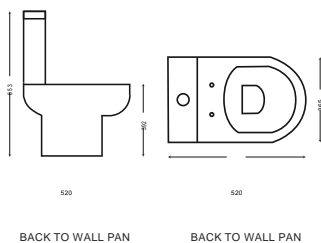

TECHNICAL DETAIL

SOURCE

TONIC

SEQUENCE 600

SEQUENCE 600

PACT

HAVEN

HAVEN

BIANO

BLISS

SMART