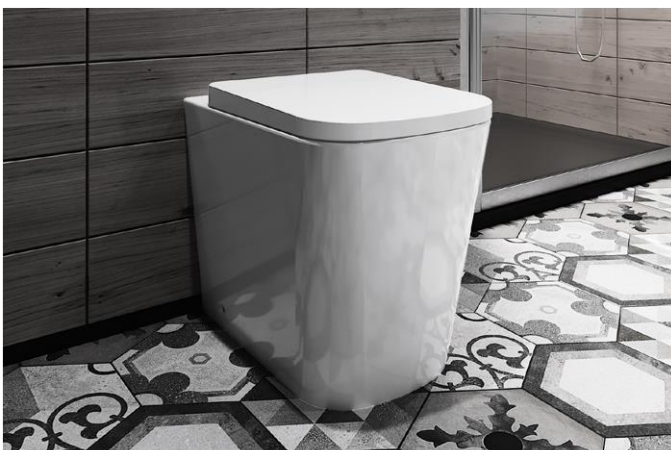

Jade	
C/C Rimless Pan, Cistern & Seat JA02CC	£675.00
Close to Wall C/C Rimless Pan, Cistern & Seat JA01CC	£675.00
Back to Wall Rimless Pan & Seat JA01BW	£429.00
Wall Hung Rimless Pan & Seat JA01WH	£429.00
Soft Close Seat MTL044	£89.00
550 1 Tap Hole Basin & Pedestal JA01BP	£219.00