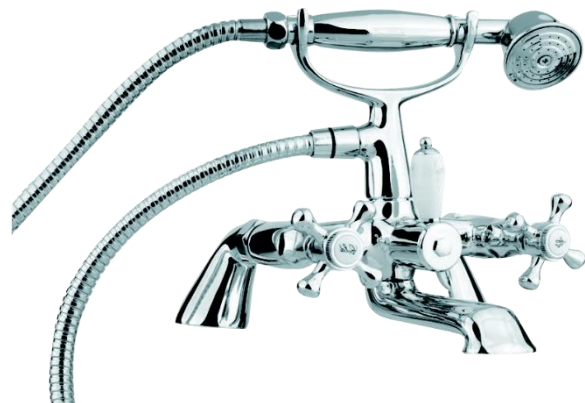

£59.00

Bath Taps
Recommended Working Pressure 0.2 Bar TAP051

£69.00

Bath Filler
Recommended Working Pressure 0.2 Bar TAP053

£99.00

Bath Shower Mixer
Recommended Working Pressure 0.2 Bar TAP054

£159.00

G2 Mono Basin Mixer
Recommended Working Pressure 0.5 Bar TAP023