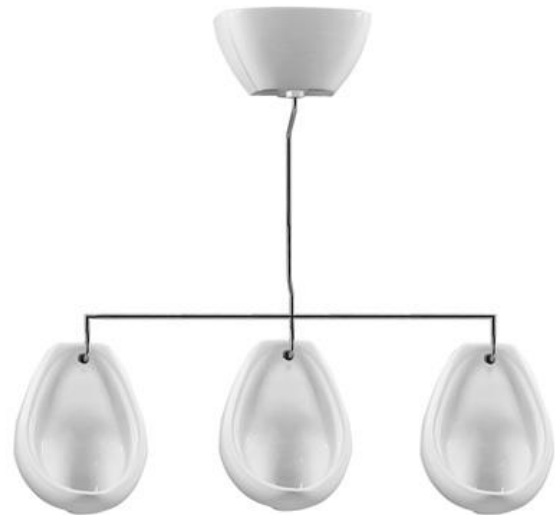

Complete Urinal Ranges

Set of One URI100

£469.00

Set of Two URI101

£779.00

Set of Three URI102

£999.00