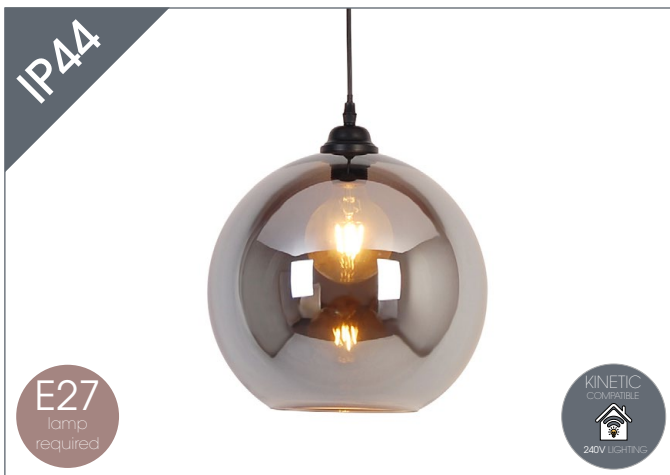

Nile E27 Pendant IP44 SY8829

The Nile is a contemporary smoky black glass pendant, and would look stunning with a filament LED lamp. Supplied with 1m adjustable black flex.

The Nile is IP44 rated so can be installed in a bathroom.

Technical Information

Power Supply	240V
Dimensions	H: 350 - 1250mm Pendant H: 250mm Dia: 300mm
Guarantee	2 Years
Lamp Type	E27
Finish	Smoky Black Glass