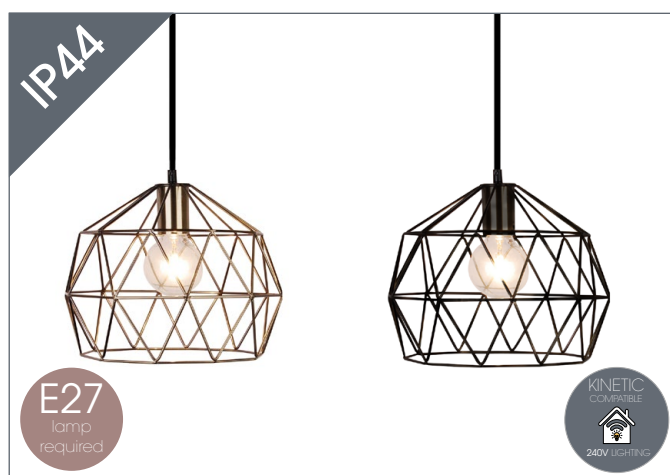

Colorado E27 Pendant IP44

SY8824BL (Black)

SY8824AB (Antique Brass)

An on-trend, black or antique brass hexagonal frame, suspended from height adjustable flex. The perfect carrier for filament LED lamps. This fitting is IP44 so is suitable for use in a bathroom.

Compatible with E27 LED lamps (purchased separate please see page 11 for options).

Technical Information

Power Supply	240V
Dimensions	H: 350 - 1250mm Pendant H: 250mm Dia: 300mm
Guarantee	2 Years
Lamp Type	E27
Finish	Black or Antique Brass