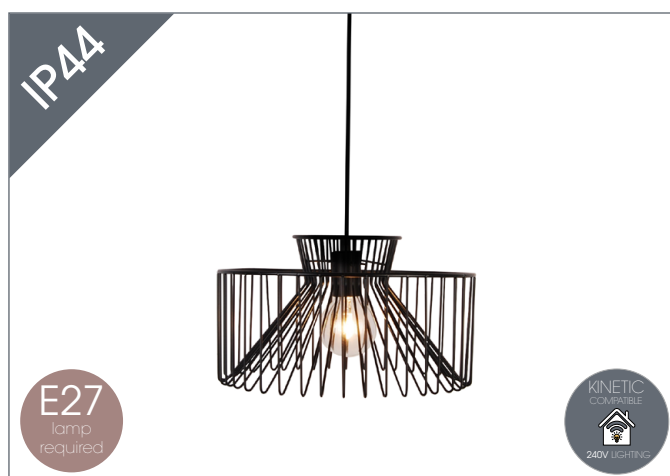

Colorado E27 Pendant IP44

SY8824BL (Black)

SY8824AB (Antique Brass)

An on-trend, black or antique brass hexagonal frame, suspended from height adjustable flex. The perfect carrier for filament LED lamps. This fitting is IP44 so is suitable for use in a bathroom.

Compatible with E27 LED lamps (purchased separate please see page 11 for options).

Technical Information

Power Supply	240V
Dimensions	H: 350 - 1250mm Pendant H: 250mm Dia: 300mm
Guarantee	2 Years
Lamp Type	E27
Finish	Black or Antique Brass