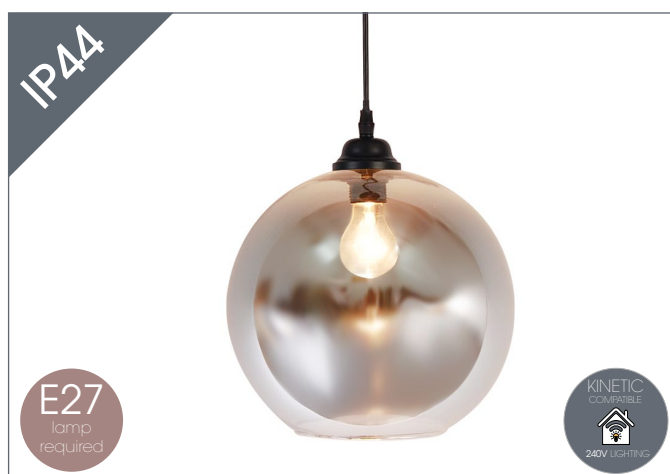

Avon E27 Pendant IP44

SY8825BL

This stylish pendant has a black metal frame, and is suitable for use in the kitchen or bathroom area. The Avon is supplied with 1m adjustable black flex.

Compatible with E27 LED lamps (purchased separate please see page 11 for options).

Technical Information

Power Supply	240V
Dimensions	H: 310 - 1210mm Pendant H: 210mm Dia: 350mm
Guarantee	2 Years
Lamp Type	E27
Finish	Black

Hudson E27 Pendant IP44

SY8826

The Hudson is a chrome effect glass pendant with black flex. The flex supplied is 1m and height adjustable. Suitable for use in the bathroom with an IP44 rating.

Compatible with E27 LED lamps (purchased separate please see page 11 for options).

Technical Information

Power Supply	240V
Dimensions	H: 330 - 1230mm Dia: 250mm Pendant H: 230mm
Guarantee	2 Years
Lamp Type	E27
Finish	Chrome Glass