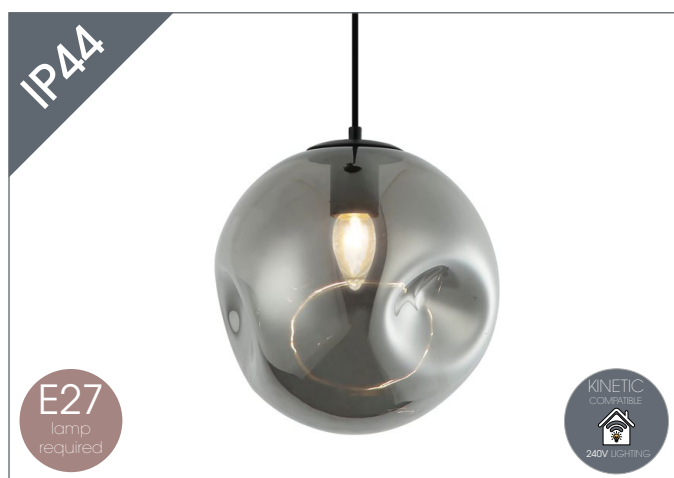

Compatible with E27 LED lamps (purchased separate please see page 11 for options).

Technical Information

Power Supply	240V
Dimensions	H: 330 - 1230mm Dia: 250mm Pendant H: 230mm
Guarantee	2 Years
Lamp Type	E27
Finish	Chrome Glass

Ohio E27 Pendant IP44 SY8831

The Ohio pendant has an adjustable 1m drop and combines a black trim and flex with a clear glass shade. IP44 Rated so can be situated within a bathroom.

Compatible with E27 LED lamps (purchased separate please see page 11 for options).

Technical Information

Power Supply	240V
Dimensions	H: 310 - 1210mm Pendant H: 210mm Dia: 250mm
Guarantee	2 Years
Lamp Type	E27
Finish	Clear Glass

Danube E27 Pendant IP44 SY8832

The Danube features a double glass shade, with clear glass on the outside, and smoky glass on the inside. Supplied with 1m adjustable flex.

Lena E27 Pendant IP44 SY8833

The Lena has a unique dimple style glass shade in a smoky glass style finish.

Supplied with 1m of adjustable black flex, and is IP44 rated so can be installed in a bathroom.