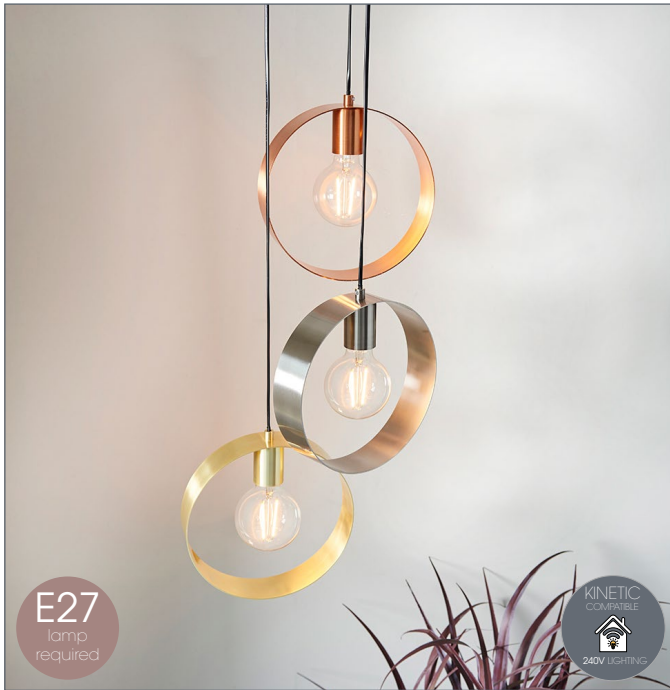

Technical Information

Power Supply	240V
Dimensions	H: 500 - 1800mm Pendant H: 200mm Dia: 300mm
Guarantee	2 Years
Lamp Type	E27
Finish	Clear bubble glass/Chrome

Delphine 3 Light E14 Pendant SY76360

An opulent and ornate bright gold painted floral pendant light, formed from long floral leaves and suspended from height adjustable chain. Add some gold glamour to your interior, perfect when paired with LED filament lamps to create striking light patterns.

Compatible with E14 LED lamps (purchased separate please see page 11 for options).

Technical Information

Power Supply	240V
Dimensions	H: 505 - 1405mm Dia: 450mm
Guarantee	2 Years
Lamp Type	E14
Finish	Gold leaf

Hoop 3 Light E27 Pendant SY81922

The perfect 'must have' multi pendant light. The mixed plated finishes and open hoop design make this bang on-trend with a fun contemporary aesthetic, easily placeable in today's modern homes. Height adjustable to create a unique look. Pair with LED filament lamps to complete the look.