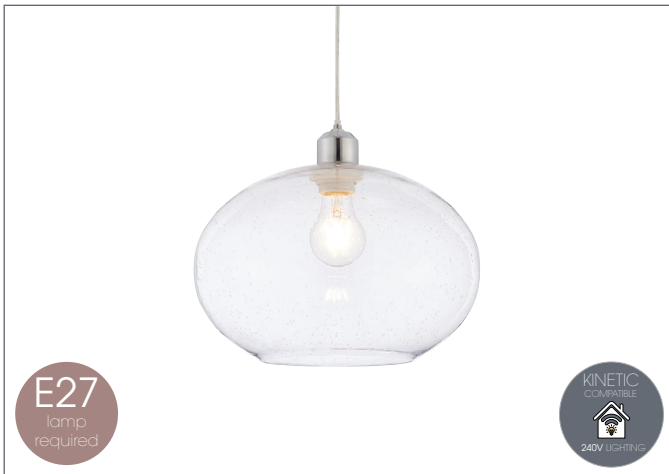

Dimitri E27 Pendant SY73974A

A simple clear glass shade with a bubble effect to the glass. Complete with chrome adjustable cable set.

Compatible with E27 LED lamps (purchased separate please see page 11 for options).

Technical Information

Power Supply	240V
Dimensions	H: 500 - 1800mm Pendant H: 200mm Dia: 300mm
Guarantee	2 Years
Lamp Type	E27
Finish	Clear bubble glass/Chrome