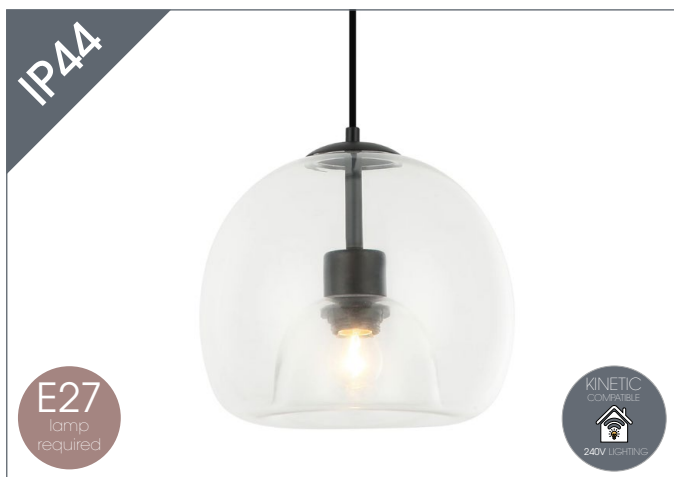

Nile E27 Pendant IP44 SY8829

The Nile is a contemporary smoky black glass pendant, and would look stunning with a filament LED lamp. Supplied with 1m adjustable black flex.

The Nile is IP44 rated so can be installed in a bathroom.

Technical Information

Power Supply	240V
Dimensions	H: 350 - 1250mm Pendant H: 250mm Dia: 300mm
Guarantee	2 Years
Lamp Type	E27
Finish	Smoky Black Glass

Clyde E27 Pendant IP44 SY8830AC

The Clyde has a clear glass shade with 1m of adjustable black flex. The Clyde has an IP44 rating making it suitable for use in a bathroom.

Compatible with E27 LED lamps (purchased separate please see page 11 for options).

Technical Information

Power Supply	240V
Dimensions	H: 250 - 1150mm Pendant H: 250mm Dia: 280mm
Guarantee	2 Years
Lamp Type	E27
Finish	Clear Glass

Technical Information

Power Supply	240V
Dimensions	H: 310 - 1210mm Pendant H: 210mm Dia: 250mm
Guarantee	2 Years
Lamp Type	E27
Finish	Clear Glass

Danube E27 Pendant IP44 SY8832

The Danube features a double glass shade, with clear glass on the outside, and smoky glass on the inside. Supplied with 1m adjustable flex.