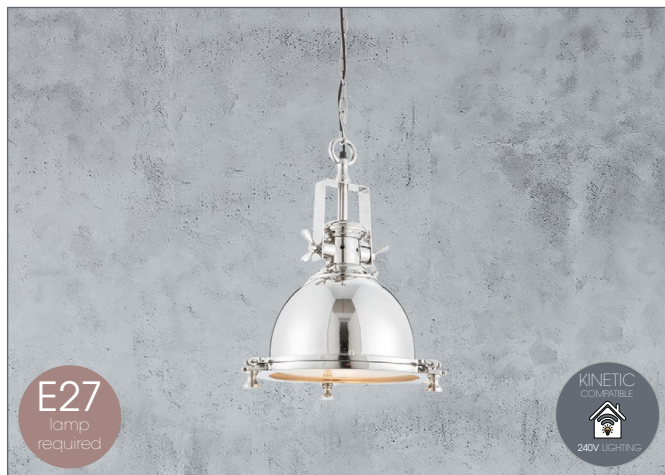

Fenton E27 Pendant SY73103

A bold and timeless bright nickel plated pendant with sand blasted glass diffuser and authentic classic detailing. Height adjustable cable.

Compatible with E27 LED lamps (purchased separate please see page 11 for options).

Technical Information

Power Supply	240V
Dimensions	H: 700 - 1370mm Dia: 370mm
Guarantee	2 Years
Lamp Type	E27
Finish	Bright Nickel