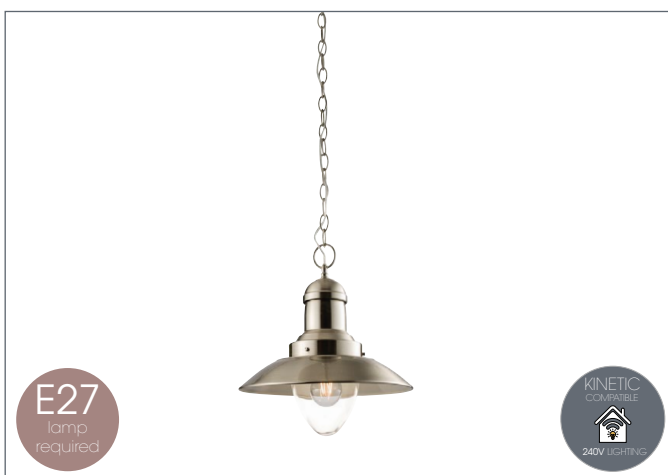

Hansen E27 Pendant

SY77272 (Antique Brass)

SY76332 (Copper)

An authentic style industrial pendant, finished in antique brass or copper plating with authentic knurled lamp holder details and clear glass shades. Suspended from height adjustable black fabric flex, pair with filament LED lamps for that perfect industrial style. The perfect addition for today's stylish homes to create that on trend bar, bistro look. Compatible with E27 LED lamps (purchased separate please see page 11 for options).

Technical Information

Power Supply	240V
Dimensions	H: 400 - 1270mm Pendant H: 225mm Dia: 225mm
Guarantee	2 Years
Lamp Type	E27
Finish	Antique Brass or Copper

Lampada E27 Pendant

SY60799

The Lampada is an indoor ceiling pendant finished in satin nickel and glass. The cable has an adjustable drop.