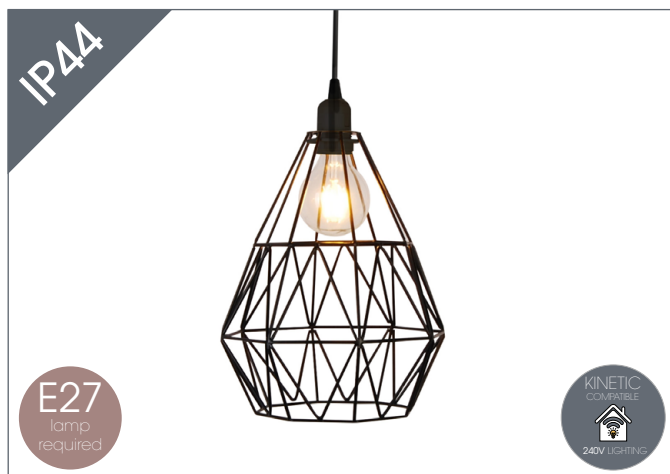

SUSTAINABILITY
MATTERS.

sycamoreLED.com

PENDANT LIGHTING 2023

Eden E27 Pendant IP44

SY8823BL

The Eden is a stunning black frame pendant, with black flex, and is IP44 rated so suitable for use the bathroom. Adjustable drop up to 1m.