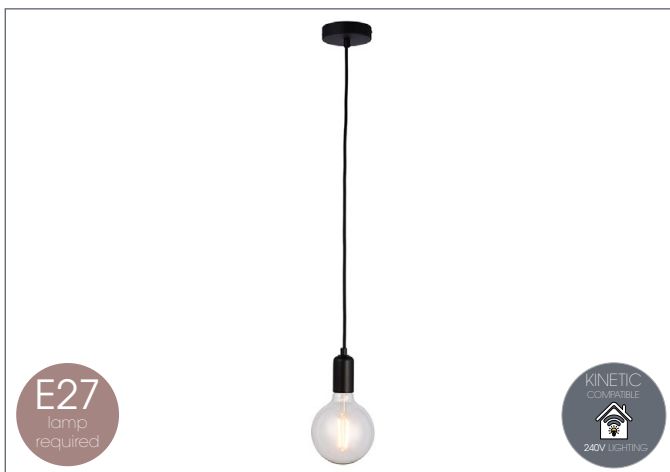

Studio E27 Pendant Matt Black SY76581

Create that cool urban look with this industrial pendant. Simple in construction with a single matt black painted lamp holder suspended from height adjustable black fabric flex.

Compatible with E27 LED lamps (purchased separate please see page 11 for options).

Technical Information

Power Supply	240V
Dimensions	H: 220 - 1620mm Dia: 100mm
Guarantee	2 Years
Lamp Type	E27
Finish	Matt Black with Black Flex