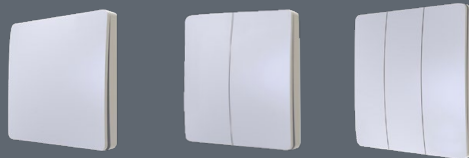

Kinetic Wireless Switches

- SY8990 1 Gang Switch
- SY8991 2 Gang Switch
- SY8992 3 Gang Switch

The kinetic switches require no wiring or batteries and can be installed anywhere in the home, including the bathroom due to its IP67 rating.