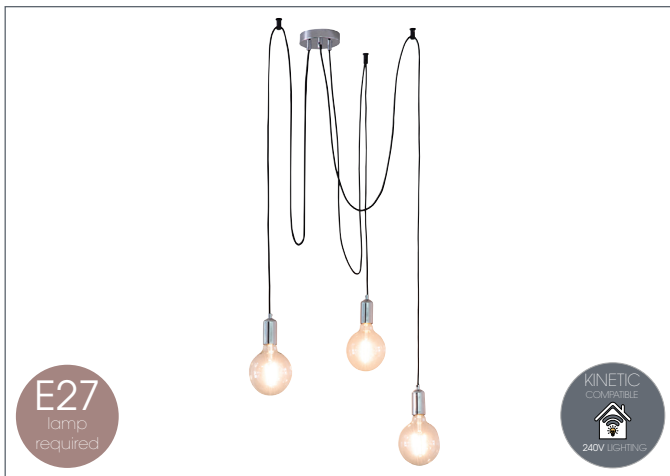

Studio 3 Light E27 Pendant Chrome SY76576

Create that cool urban look with this industrial three light pendant, simple in construction with smooth chrome plated lamp holders suspended from height adjustable black fabric flex. Select the position of each lamp, able to reach over a large area of your interior for perfect illumination. Compatible with E27 LED lamps (purchased separate please see page 11 for options).

Technical Information

Power Supply	240V
Dimensions	H: 220 - 1620mm Dia: 150 - 3000mm
Guarantee	2 Years
Lamp Type	E27
Finish	Chrome with Black Flex