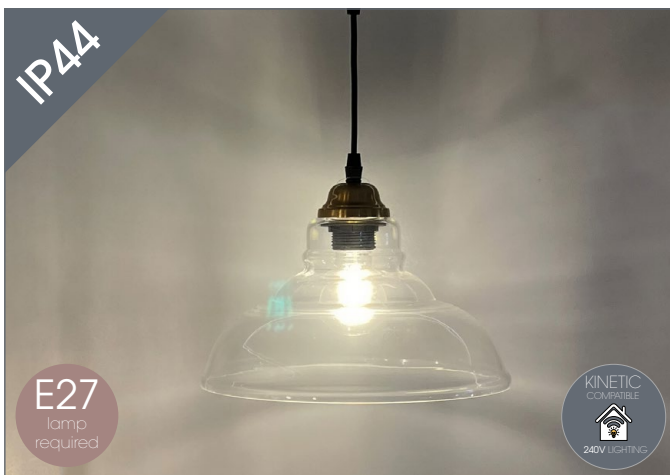

Clyde E27 Pendant IP44 SY8830AC

The Clyde has a clear glass shade with 1m of adjustable black flex. The Clyde has an IP44 rating making it suitable for use in a bathroom.

Compatible with E27 LED lamps (purchased separate please see page 11 for options).

Technical Information

Power Supply	240V
Dimensions	H: 250 - 1150mm Pendant H: 250mm Dia: 280mm
Guarantee	2 Years
Lamp Type	E27
Finish	Clear Glass