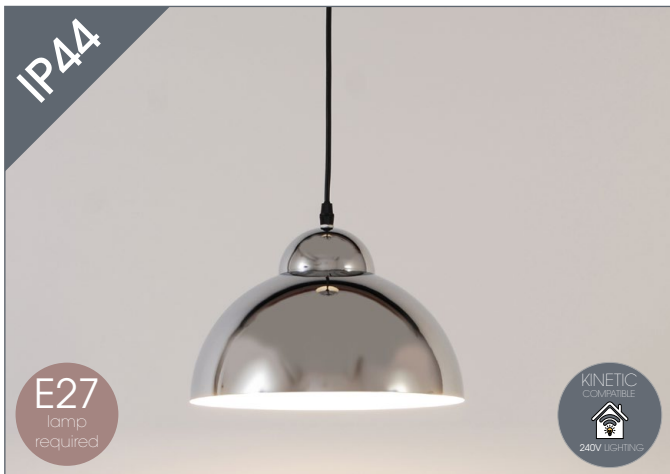

Yukon E27 Pendant IP44 SY8828CC

With a chrome finish, the Yukon would suit a contemporary environment. It is IP44 rated so could also be situated within a bathroom. Supplied with 1m of adjustable black flex.

Compatible with E27 LED lamps (purchased separate please see page 11 for options).

Technical Information

Power Supply	240V
Dimensions	H: 280 - 1180mm Pendant H: 180mm Dia: 280mm
Guarantee	2 Years
Lamp Type	E27
Finish	Chrome