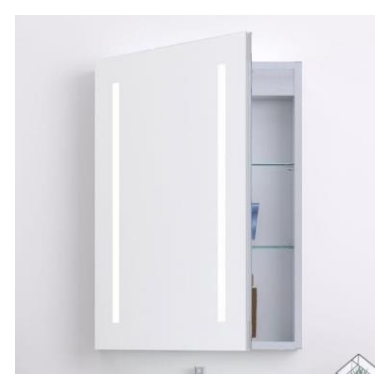

Link 500x700

LED Cabinet

Touch sensor · demister
- shaver socket

£249.00

Furniture Pack

**550mm Vanity Unit & Basin ·
500mm WC Unit · BTW Pan & Seat ·
Concealed Cistern · Plan Basin Mixer**

£399.00

Nero Round 600mm

LED Mirror

Touch sensor · demister

£139.00