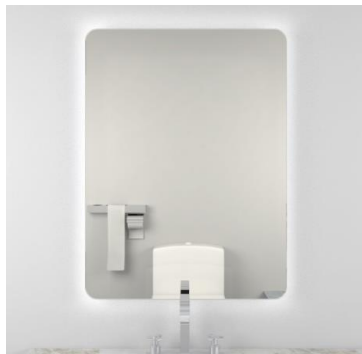

£39.75/pack

Available in a range of colours:

Form 1650 x 700 Free Standing Bath **£599.00**

**Black Bar Shower c/w
Overhead Soaker**

Round **£179.00**

Square **£199.00**

Form 1700 x 800 Free Standing Bath **£899.00**

**Brushed Brass Bar Shower
c/w**

Overhead Soaker

Round **£189.00**

Square **£209.00**

Mosca 500x700

LED Mirror

Touch sensor · demister
- Bluetooth Speaker

£249.00

Prosper 500x700

LED Cabinet

Shaver Socket ·
demister pad - bluetooth

£349.00

Garda 500x700

Back Lit Mirror

Touch sensor on/off ·
demister pad

£109.00