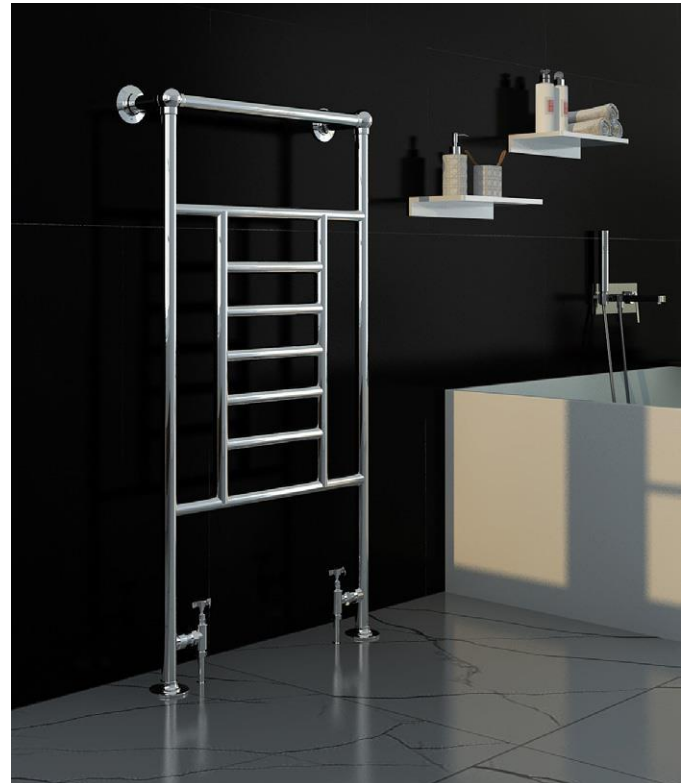

Luxury Ladder Rail

Centres	Code	Price
1550	GRE302	£299.00

673 963 438 4365 GRE300 £439.00

673 973 438 1550 GRE302 £299.00