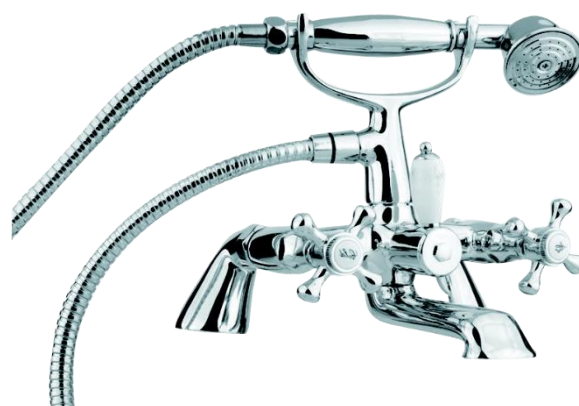

Bath Taps
Recommended Working Pressure 0.2 Bar TAP051

Bath Shower Mixer
Recommended Working Pressure 0.2 Bar TAP054

£159.00