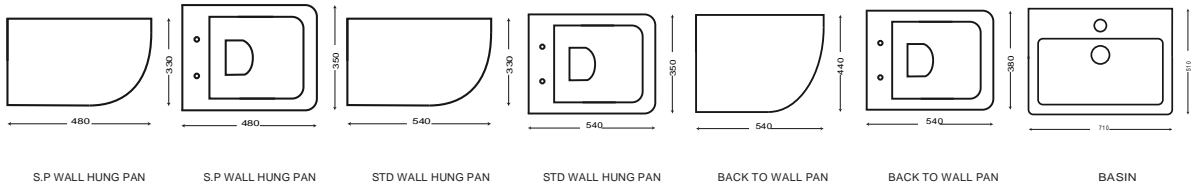

TECHNICAL DETAIL

INCANTHO