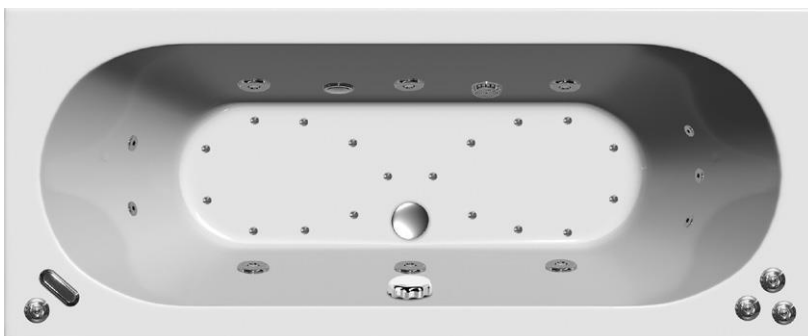

12 Jet Air Spa System WHI202

£809.00

Option 4 (shown in Tamar bath)

11 Jet Elite System WHI210

£1169.00

- 11 Jet Whirlpool
- Chromotherapy Colour Changing Light

Option 5 (shown in Tamar bath)

11/12 Jet Superior System WHI211