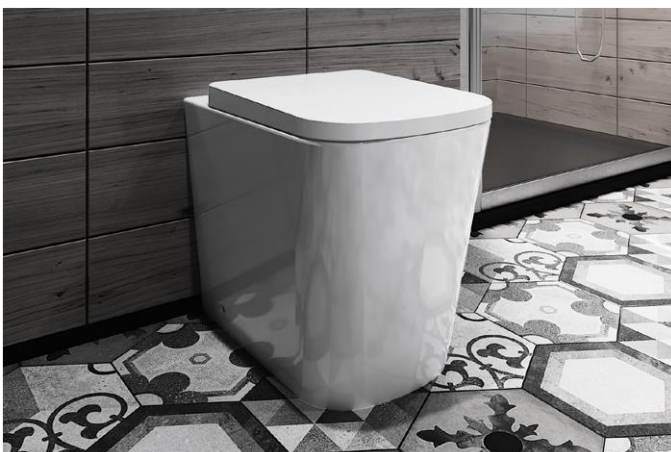

Jade

C/C Rimless Pan, Cistern & Seat JA02CC	£675.00
Close to Wall C/C Rimless Pan, Cistern & Seat JA01CC	£675.00
Back to Wall Rimless Pan & Seat JA01BW	£429.00
Wall Hung Rimless Pan & Seat JA01WH	£429.00
Soft Close Seat MTL044	£89.00
550 1 Tap Hole Basin & Pedestal JA01BP	£219.00