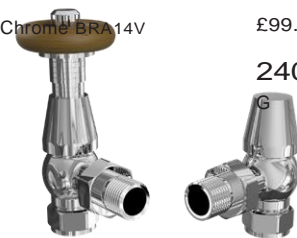

Satin Nickel BRA14U

£99.00

Westminster Thermostatic

Brushed Brass BRA14R

£109.00

Ornate Thermostatic

Chrome BRA14W

£99.00