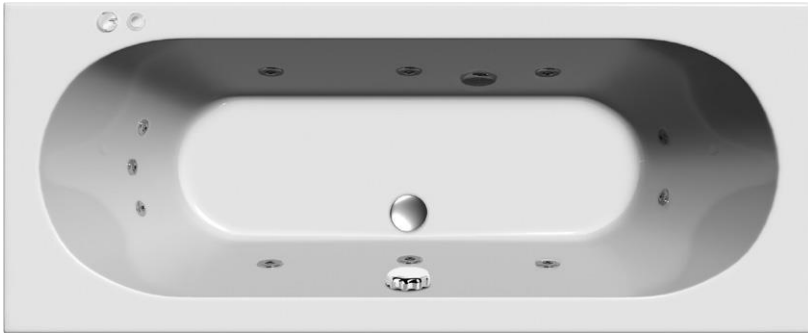

Option 2 (shown in Tamar bath)

11 Jet Whirlpool System WHI201

£899.00