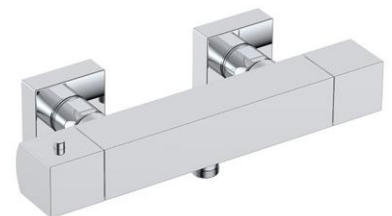

Enyo Slide Rail Kit  
Concealed Water Entry ENY017 £169.00

Enyo Fixed Head & Wall Arm  
300 x 300 EN03FW £189.00

Enyo Twin Outlet Push Button Valve

Rec. Op. Press. 2 Bar ENY015

Koya Twin Outlet Valve

Use with fixed head & slide rail kit