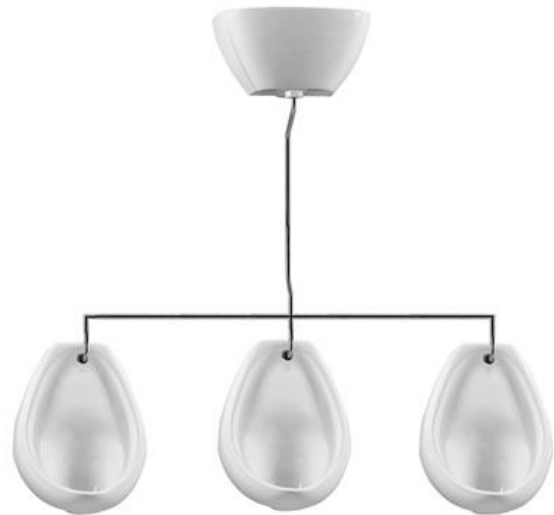

Set of Three URI102

£469.00

£779.00

£999.00

White 25mm Grab Rail

300 DOC014

450 DOC017

600 DOC020