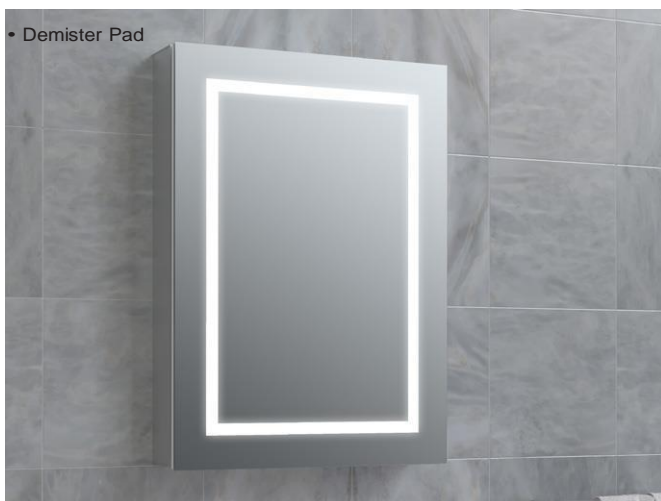

# MIRROR CABINETS

Loxton Single  
700 x 500 CAB024

£499.00

- Sensor Switch
- Shaver Socket
- Demister Pad

Loxton Double  
700 x 600 CAB025

£659.00

- Sensor Switch
- Shaver Socket
- Demister Pad

Remy Single  
700 x 500 CAB022