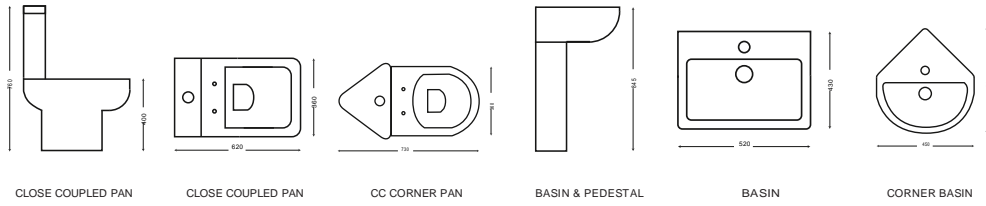

TECHNICAL DETAIL

SOURCE