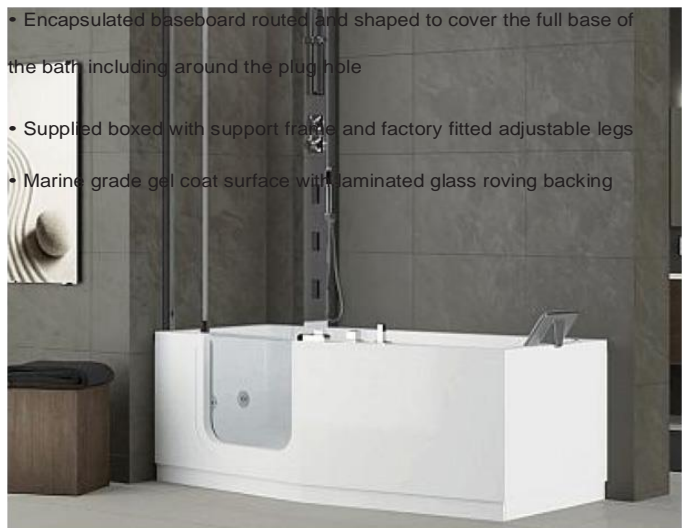

- Encapsulated baseboard routed and shaped to cover the full base of the bath including around the plug hole
- Supplied boxed with support frame and factory fitted adjustable legs
- Marine grade gel coat surface with laminated glass roving backing