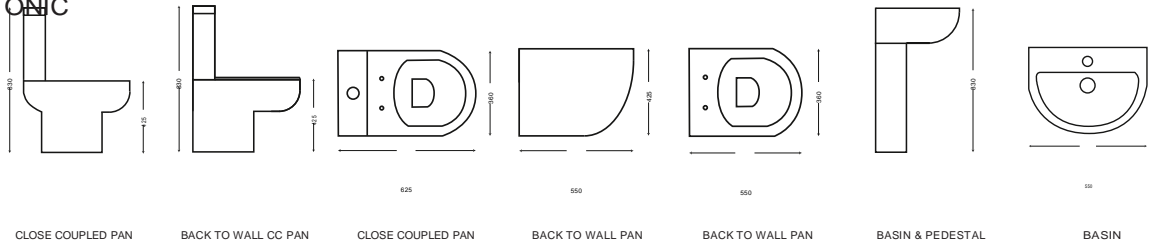

TECHNICAL DETAIL

SOURCE

TONIC

SEQUENCE 600

SEQUENCE 600

HAVEN

HAVEN

BIANO

BLISS

SMART