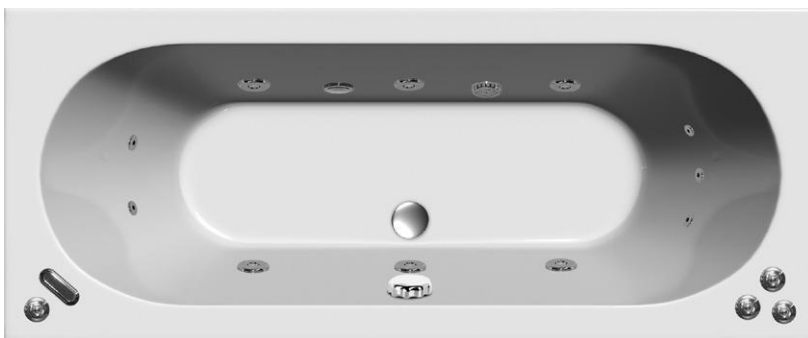

Option 4 (shown in Tamar bath)

11 Jet Elite System WHI210

£1169.00

- 11 Jet Whirlpool
- Chromotherapy Colour Changing Light