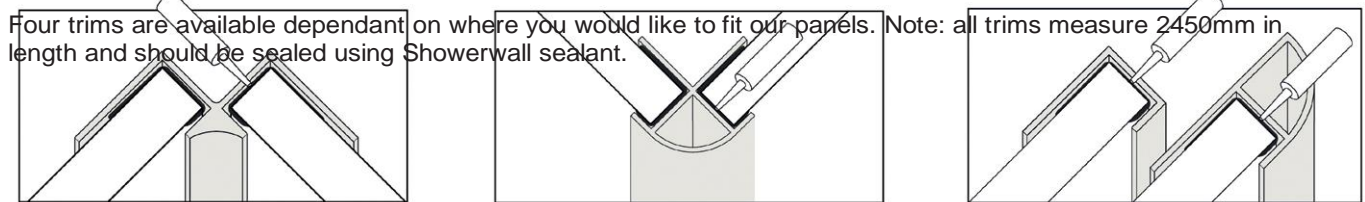

WALL PANELLING

Two Steps To Create Your Waterproof Showerwall System:

1. Decor - Select your decor from one of our collections

Our new WBP (Weather and Boil Proof), Laminated Plywood and PVC Panels are manufactured with ProClick technology.

2. Panel Details - Square Cut or ProClick

Square Cut is a traditional panel and uses a Jointing Trim where two or more panels are required side by side.

ProClick technology has been engineered to create a mechanical locking system that provides seamless, almost invisible joints.

Installation is made easy through the click design which allows panels to be located quickly and easily into place, eliminating the use of joining trims.

3. Waterproof System - Trims and Sureseal

In order to ensure a watertight finish, trims are required for the outer edges of the panels as well as both internal and external corners.

Four trims are available dependant on where you would like to fit our panels. Note: all trims measure 2450mm in length and should be sealed using Showerwall sealant.

Internal Corner Trim
Used on all internal 90° corners.

External Corner Trim
Used on all external 90° corners.

Square and Quadrant End Trims
Finishing end trims for square cut edge panels.

Sureseal

At the base of the PVC or Plywood Showerwall panel, even greater sealing performance is achieved using Sureseal.

This seal ensures four points of cover; made up of an enclosed sealant line protected by a neat trim with both front and end capping.

Available to order in Black, White and Satin Silver.

We recommend Showerwall's own brand of adhesive is used for the effective fitting of the product.